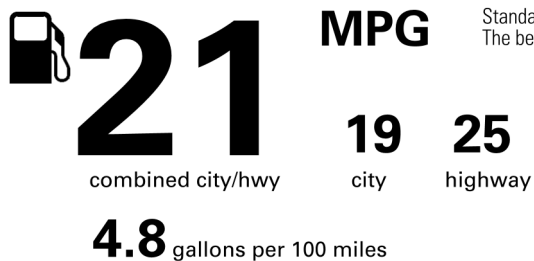

Not Original - Copy
 Created: 2023-09 10:22:22 (UTC)

EPA DOT Fuel Economy and Environment

Gasoline Vehicle

Fuel Economy

You spend \$3,250 more in fuel costs over 5 years compared to the average new vehicle.